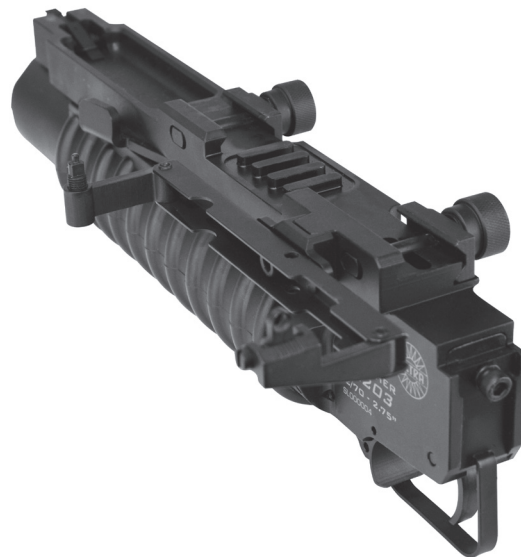

# SL203 Launcher

12/70 Gauge

Part Number: SL203RA

Caliber	12/70 - 2.75"
Barrel Length	9"
Bore Characteristics	Hard Chrome Lined
Bore	Cylinder
Mounting System	Rail Attached
Sights	Adjustable and Foldable
Fire Control Selection	Safe - Single Shot

12/70 Gauge