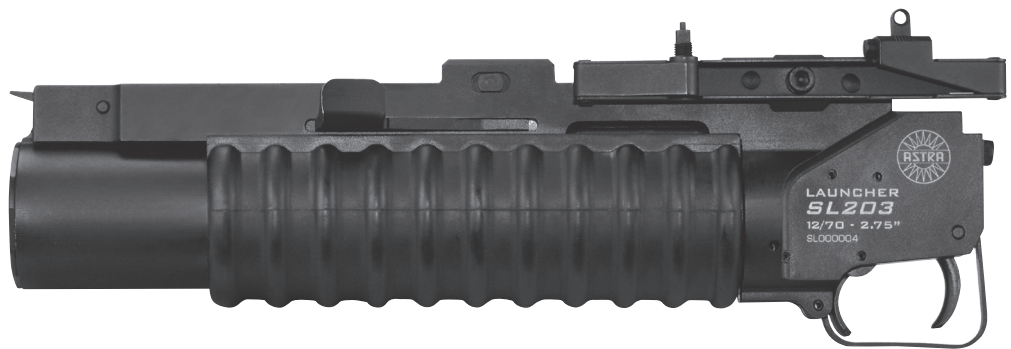

# SL203 Launcher

12/70 Gauge

Part Number: SL203RA

Caliber	12/70 - 2.75"
Barrel Length	9"
Bore Characteristics	Hard Chrome Lined
Bore	Cylinder
Mounting System	Rail Attached
Sights	Adjustable and Foldable
Fire Control Selection	Safe - Single Shot

12/70 Gauge